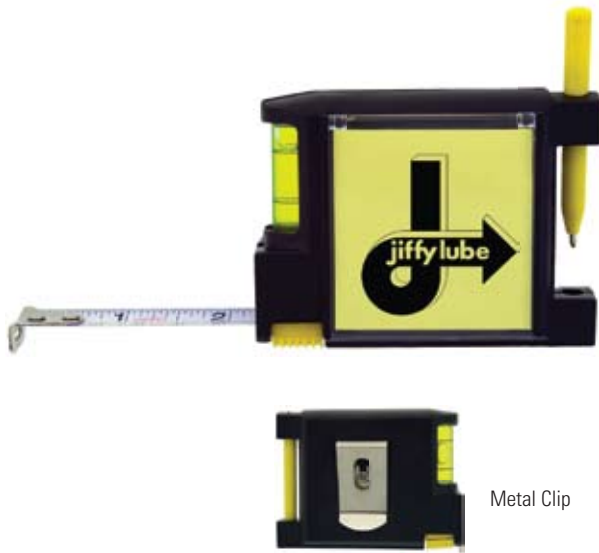

T-565 The Carpenter

- 5m retractable metal tape measure
- Metric and Imperial measurements
 - Rubber exterior with wrist strap and metal belt clip
 - Features 3 different buttons conveniently located to lock the tape measure in place. Four colour process digital decal.

Colours: Black with Yellow Accents
Size: 76mm w x 70mm h
Standard Imprint Area:
 Pad Print: 42mm w x 38mm h
 4 Colour Process Label: 42mm w x 38mm h
 Variable Data (label only): 42mm w x 38mm h
Carton Size: 440mm x 330mm x 290mm
Carton Weight: 24 Kgs / 120 Pcs

K-313 Mini Tape Measure

A mini tape measure keychain with a metal tape. Measures up to 1 metre. Metric and imperial measurements

Colours: Black or Yellow
Size: 76mm w x 70mm h
Standard Imprint Area:
 Pad Print: 42mm w x 38mm h
 Digital Print: 42mm w x 38mm h
 Variable Data (digital only): 42mm w x 38mm h
Carton Size: 440mm x 330mm x 290mm
Carton Weight: 24 Kgs / 120 Pcs

T-567 All-In-One Tape Measure

A multi-function tape measure tool equipped with a level, adhesive notepad set, yellow plastic pen, belt clip and a 3 metre tape measure with both imperial and metric measurements. I